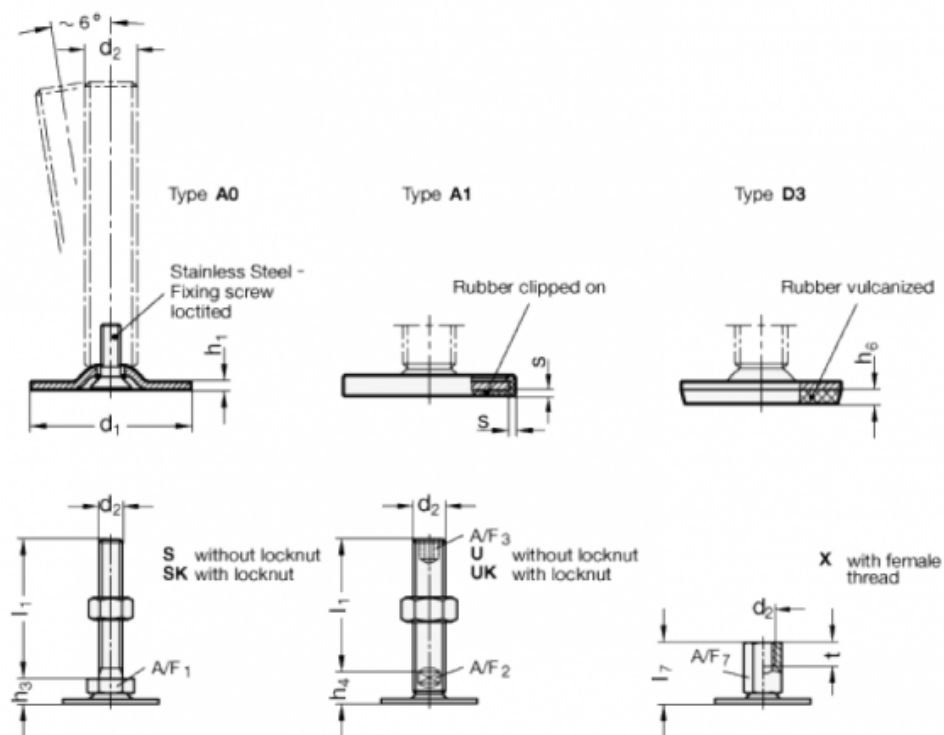

Data Sheet

Article number: 204050M12125A0SK

Description: E+G levelling foot
GN 40-50-M12-125-A0-SK

Note: SK With nut, External hexagon at the bottom

Measures

A/F1	= 17
d1	= 50
d2	= M12
h1	= 2.5
h3	= 11
h6	=
l1	= 125
s	=